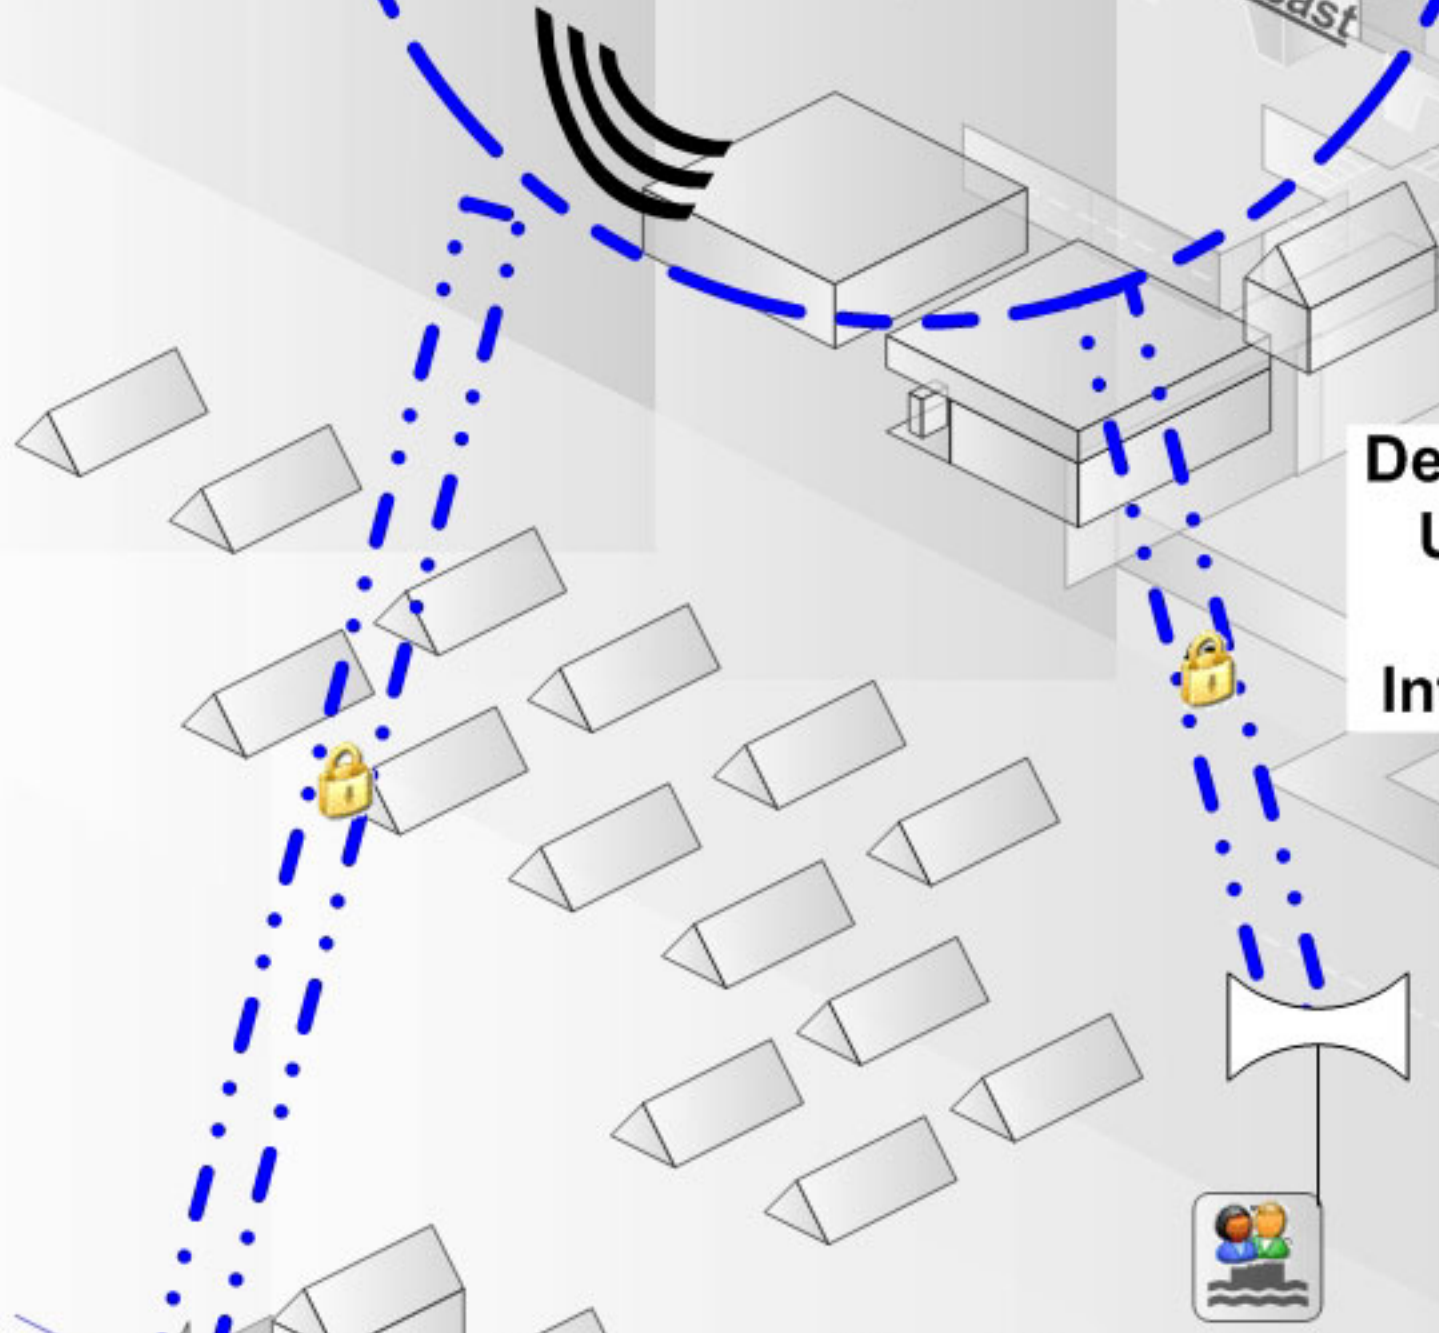

## The First Responder Remote

Deploy a High Speed "WiFi"  
&  
Voice Over IP  
Hot Zone

Extend Emergency Internet and VOIP  
Communications Up to 4 Miles

**CLOUDCASTERS**

16811 NE 168th St  
Brush Prairie WA 98606

Field proven by first responders in 2006 and 2007

**Up to 5 Megs**  
- VOIP and Internet Connection  
Secure VPN  
Back to City/State/Fed  
Department Networks

**1-2 mile radius  
WiFi broadcast**

**Deploy Remotes  
Up to 4 Miles  
From  
Internet Source**