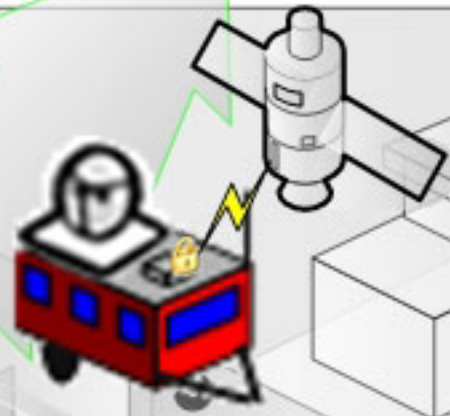

Up to 5 Megs
- VOIP and Internet Connection
Secure VPN
Back to City/State/Fed
Department Networks