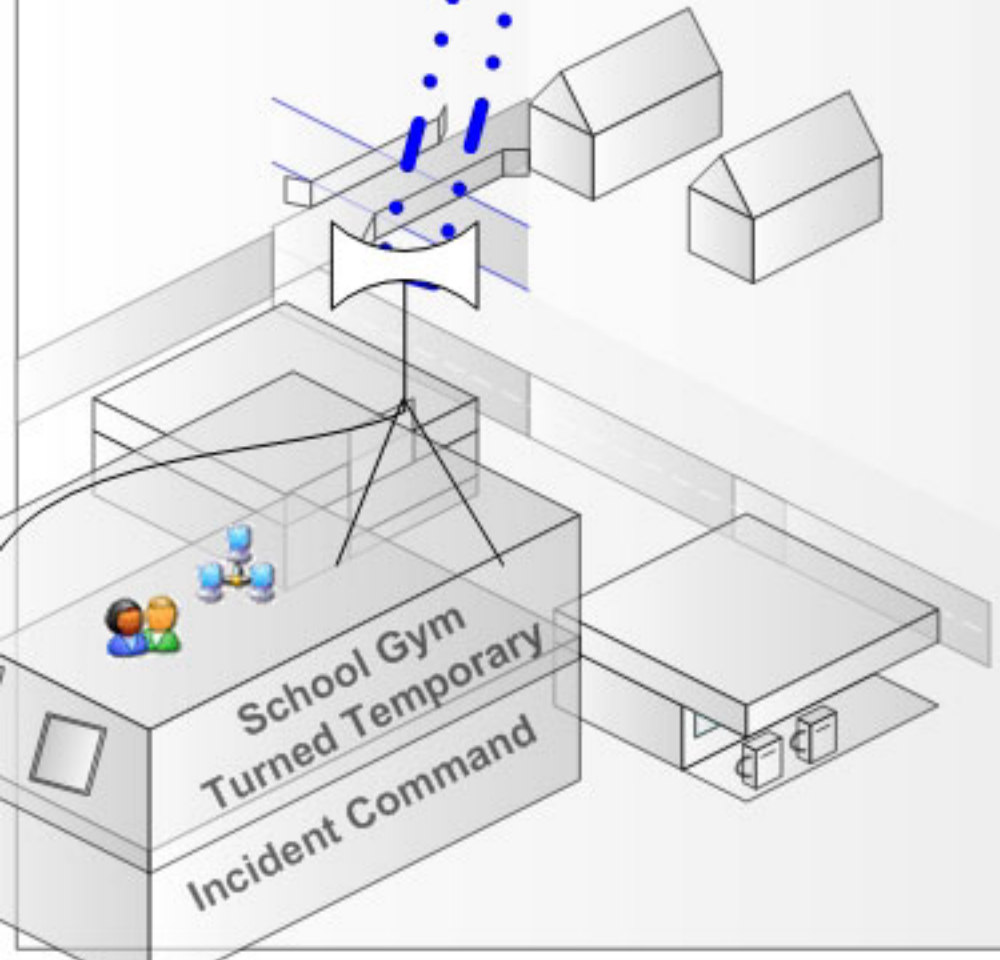

Harnessing Satellite Two-Way High Speed Internet

CloudCasters.com WiFi Hot-Spots

Mobile/Home/Office Satellite to "WiFi" Solutions

888-878-7555